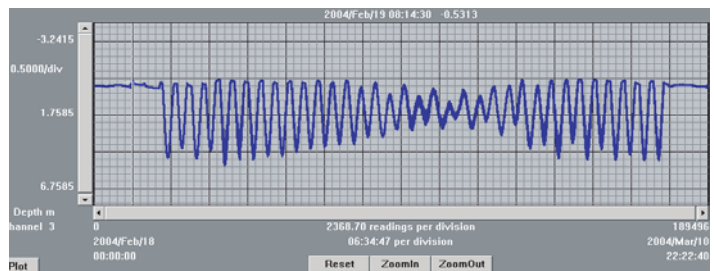

TGR-2050

Submersible Tide Gauge

The TGR-2050 is a self-contained, submersible temperature and pressure logger, designed to monitor tide levels without interference from wave action. The TGR-2050 is very accurate and small (265mm x 38mm OD). It can be mounted on the sea or harbour floor, fastened to an existing structure, or attached to a mooring line.

The temperature channel of the TGR-2050 is calibrated to an accuracy of $\pm 0.002^{\circ}\text{C}$ (ITS-90). The depth channel is calibrated to an accuracy of $\pm 0.05\%$ Full scale. Calibration constants are stored in the logger and recalibration is possible by the end-user under suitable conditions.

Temperature

Range:	-5 $^{\circ}\text{C}$ to 35 $^{\circ}\text{C}$
Accuracy:	$\pm 0.002^{\circ}\text{C}$
Resolution:	$< 0.00005^{\circ}\text{C}$
Time Constant:	< 3 sec
Drift:	$< 0.002^{\circ}\text{C}/\text{year}$

Depth

Range:	10/25/60/100m (dBar)
Accuracy:	$\pm 0.05\%$ full scale
Resolution:	$< 0.001\%$ full scale
Time Constant:	< 10 msec

Software

The TGR-2050 uses integrated RBR Windows software. Please see the "RBR Logger Software" datasheet, or visit the RBR website (www.rbr-global.com) for more information.