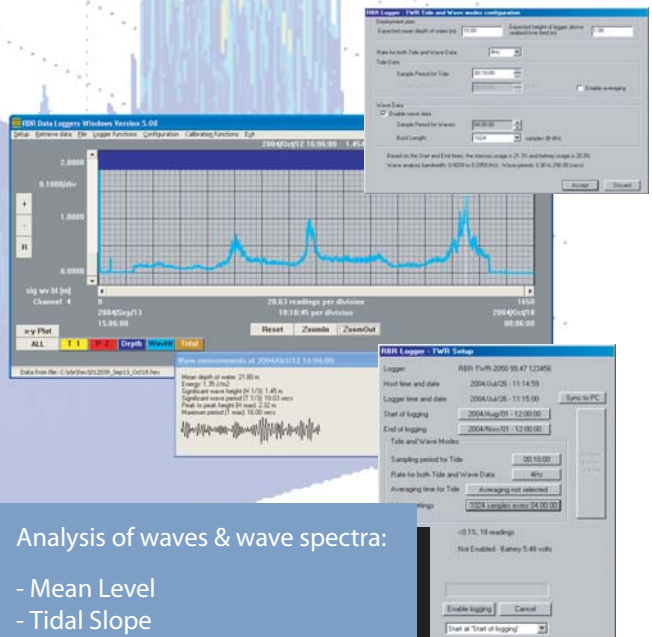

TWR-2050

Tide & Wave Recorder

The TWR-2050 is a self-contained, submersible logger, designed to measure tide and wave data. The RBR Tide Wave recorder is very accurate and small (265mm x 38mm OD), and can be mounted on the sea or harbour floor, fastened to an existing structure, or attached to a mooring line.

Calibration constants are stored in the logger and recalibration is possible by the end-user.

Technical

Power:	QTY 2, 3V CR123A cells
Communications:	RS-232/485; logged, cable, or telemetry
Download Speed:	~115,000 samples/minute
Clock Accuracy:	± 32 seconds/year
Size:	265mm x 38mm
Memory:	8Mbyte Flash
Weight:	364g; 70g in water
Calibration:	NIST traceable standards

Temperature

Range: -5 °C to 35 °C
Accuracy: ± 0.002 °C
Resolution: <0.00005 °C
Time Constant: < 3 sec
Drift: <0.002 °C/year

Depth

Range: 10/25/60/100m (dBar)
Accuracy: ± 0.05% full scale
Resolution: <0.001% full scale
Time Constant: < 10 msec

Software

The RBR Windows software package has a straightforward logger setup display menu, which includes options for programming start and stop time, sampling rates for both tides and waves, burst rate, and burst length. Some basic analysis features are included, which allow the user to review the data graphically. Data can also be saved in various file formats for easy import into third party software packages, such as Matlab® or Microsoft® Excel®. Please see 'RBR Software' datasheet for more information.