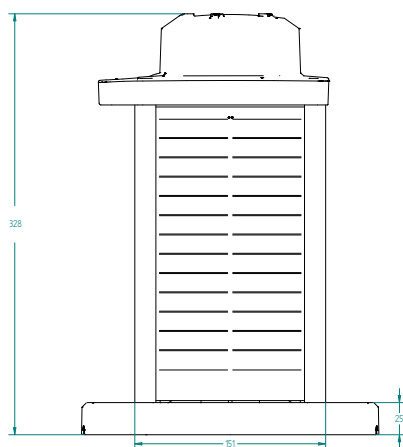

## M860

**Self-contained LED lantern,  
4 to 7+ NM Range**

With a durable, large-format solar engine, the M860 is engineered for consistent, reliable performance at remote installations and in challenging insolation locations. This is a premium and full-featured lantern that is suitable for achieving longer ranges in challenging insolation locations. To view performance in your installation location, visit

## Main Technical Specification

<b>Lens visual/Mechanical diameter</b>	111 mm
<b>Construction</b>	Premium grade, UV resistant polycarbonate lens/head and polycarbonate/polysiloxane co-polymer base
<b>Light source</b>	High Flux Surface Mount LEDs with colour-specific temperature-corrected LED driver
<b>Vertical divergence (FWHM)</b>	8° (standard) or 10° (wide)
<b>Solar modules</b>	High-efficiency cells; MPPT ; 4 x 3,8 W
<b>Battery</b>	Two replaceable, recyclable battery options, AGM sealed lead acid; 96 Wh / 6.3 V / 16 Ah capacity and 200 Wh / 8.4 V / 25 Ah capacity
<b>Degree of ingress protection</b>	IP 68 immersion
<b>Weight</b>	6.4 kg M860 96E 10.2 kg M860 200BC
<b>Overall height</b>	328 mm
<b>Overall width</b>	235 mm dia.
<b>Installation</b>	3, 4 or 5 x M12 on 200 mm dia.
<b>Charge port</b>	Factory option
<b>GPS sync</b>	Factory option
<b>Remote monitoring</b>	Optional satellite monitoring