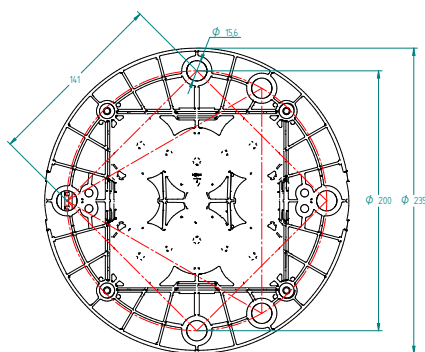

## M860

**Self-contained LED lantern,  
4 to 7+ NM Range**

With a durable, large-format solar engine, the M860 is engineered for consistent, reliable performance at remote installations and in challenging insolation locations. This is a premium and full-featured lantern that is suitable for achieving longer ranges in challenging insolation locations. To view performance in your installation location, visit

## Main Technical Specification

<b>Lens visual/Mechanical diameter</b>	111 mm
<b>Construction</b>	Premium grade, UV resistant polycarbonate lens/head and polycarbonate/polysiloxane co-polymer base
<b>Light source</b>	High Flux Surface Mount LEDs with colour-specific temperature-corrected LED driver
<b>Vertical divergence (FWHM)</b>	8° (standard) or 10° (wide)
<b>Solar modules</b>	High-efficiency cells; MPPT ; 4 x 3,8 W
<b>Battery</b>	Two replaceable, recyclable battery options, AGM sealed lead acid; 96 Wh / 6.3 V / 16 Ah capacity and 200 Wh / 8.4 V / 25 Ah capacity
<b>Degree of ingress protection</b>	IP 68 immersion
<b>Weight</b>	6.4 kg M860 96E 10.2 kg M860 200BC
<b>Overall height</b>	328 mm
<b>Overall width</b>	235 mm dia.
<b>Installation</b>	3, 4 or 5 x M12 on 200 mm dia.
<b>Charge port</b>	Factory option
<b>GPS sync</b>	Factory option
<b>Remote monitoring</b>	Optional satellite monitoring